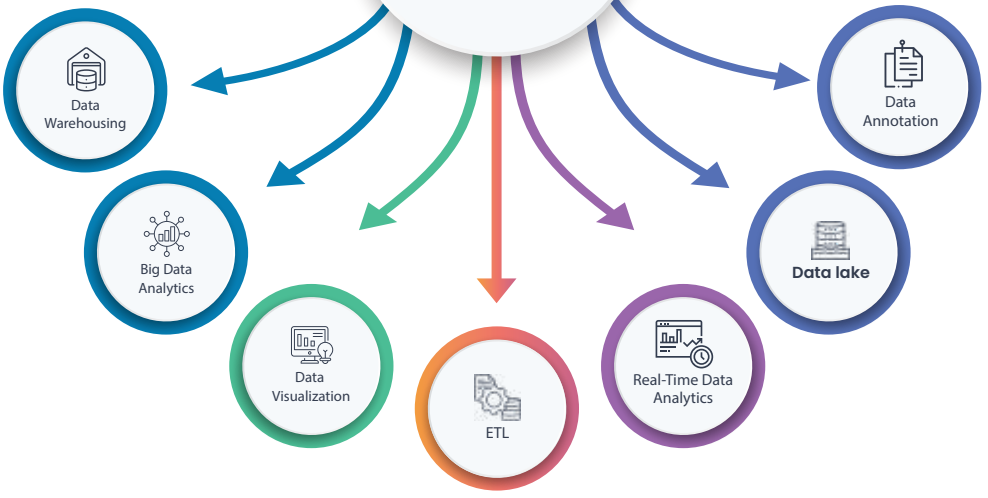

Data Engineering Services