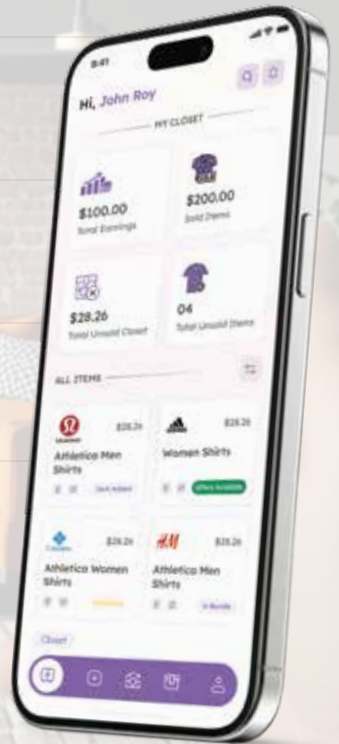

5s

Response Time

24/7

Fast-Track Response

95%

Accuracy in Problem Solving

Smart Wearables App Development

Samsung Health

Galaxy AR Emoji

Samsung Pay

Samsung Wallet

Samsung Teegris

Samsung In-App Purchase

App Development Services

150+ Apps Developed

20+ Industry Expertise