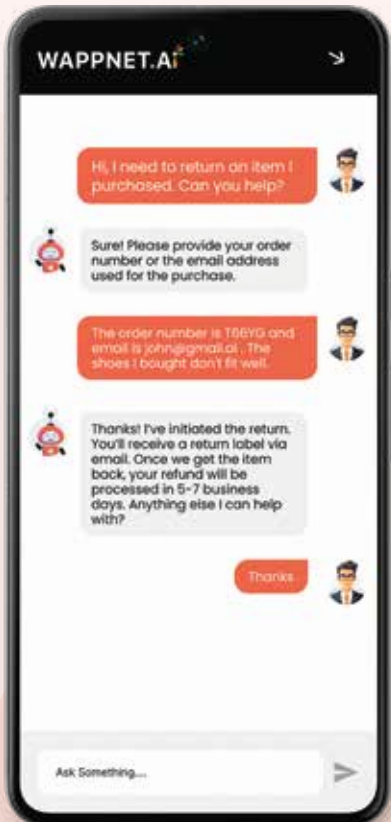

AI-Driven Customer Support Automation

90%

Improved Customer Satisfaction

70%

Cost Reduction

5s

Response Time

24/7

Fast-Track Response

95%

Accuracy in Problem Solving