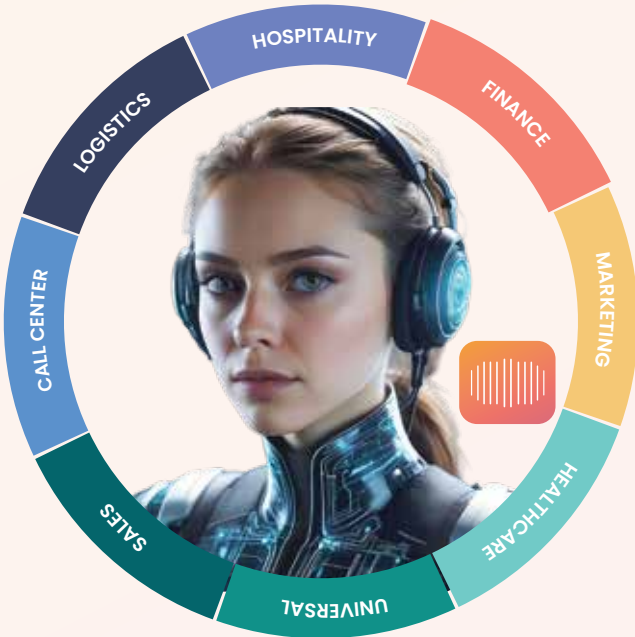

CONVERSATIONAL AI SOLUTIONS

AI Agents for Your Business

OPTIMIZE YOUR WORKFORCE

Empower your team to innovate while AI handles the rest with finesse.